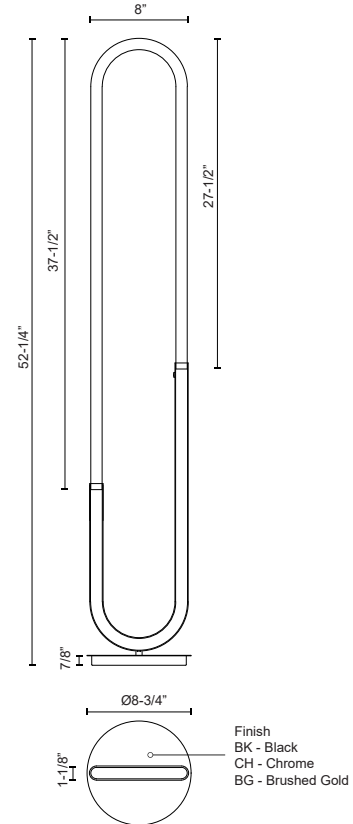

HURON FL95150

LAMPS

PROJECT

FL95150-CH
Chrome

FL95150-BG
Brushed Gold

FL95150-BK
Black

SPECIFICATION DETAILS

* For custom options, consult factory for details.

Fixture Dimensions	D8-3/4" x H52-1/4"
Light Source	LED with DC Driver
Wattage	21W
Total Lumens	1785lm
Delivered Lumens	1155lm*
Voltage	120V
Color Temperature	3000K
CRI (Ra)	90CRI
Optional Color Temps	2700K - 5000K Available, Minimum Order Quantities Apply
LED Rated Life	50,000 hours
Diffuser Details	Frosted acrylic diffuser
Dimming	100% - 10%, Touch dimmer
Location	Dry
Warranty	5 Years

DESCRIPTION

Steel base with die-cast aluminum body, acrylic frosted tube, matte powder-coated or plated finish

KUZCO

19054 28TH AVENUE
SURREY - BC V3Z 6M3
CANADA

WWW.KUZCOLIGHTING.COM

COMMENT